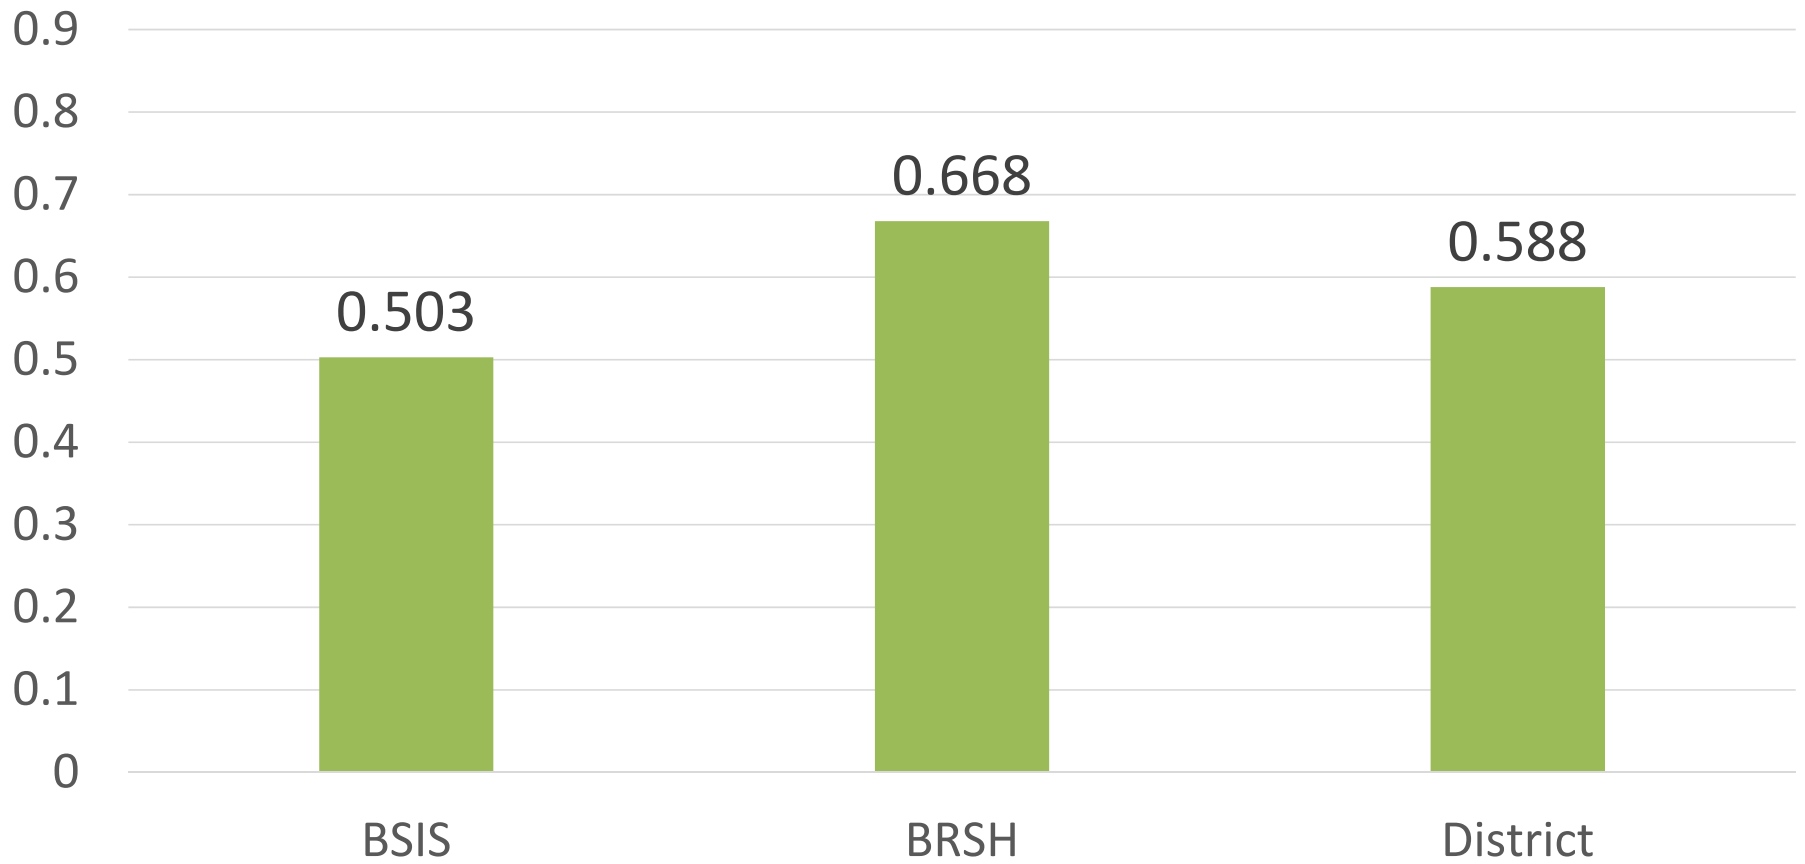

Grade 4 - ELA Correlation  
2015 SC READY Scale Score and Class Average

Grade 4 - District - ELA

Out of 515 matched, 289 earned a grade of 'C' or better, but did not meet state standard on SC READY

Grade 5 - ELA Correlation  
2015 SC READY Scale Score and Class Average

GR5 -District - ELA

Out of 569 matched, 302 earned a grade of 'C' or better, but did not meet state standard on SC READY

Grade 6 - ELA Correlation  
2015 SC READY Scale Score and Class Average

Grade 6 - District - ELA