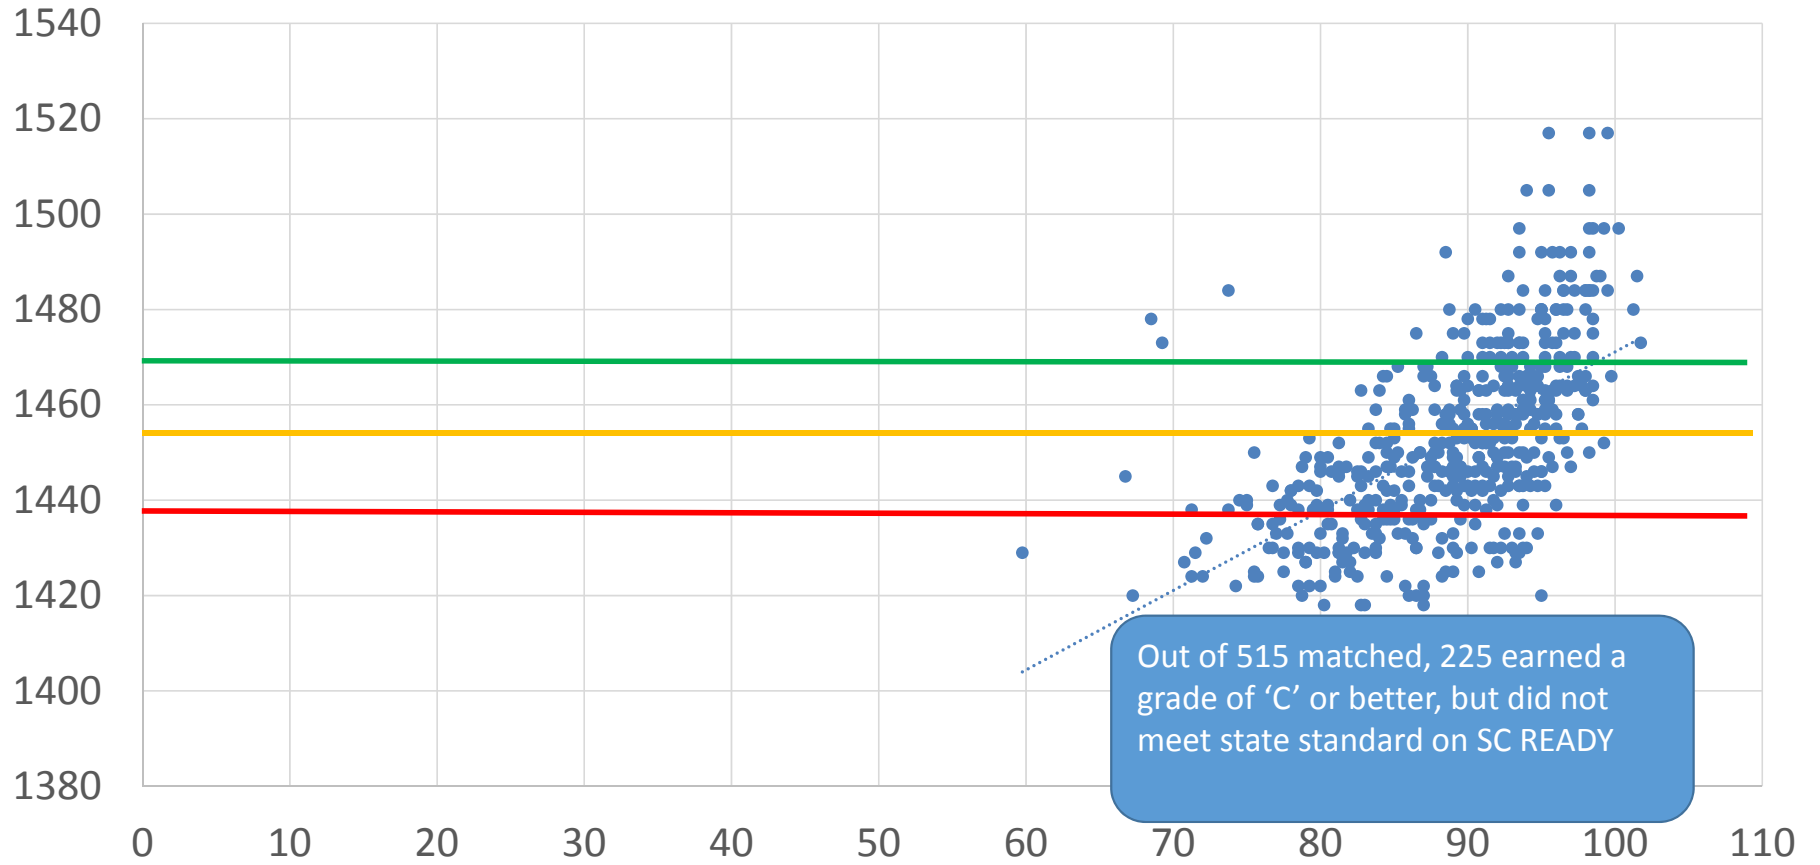

# Spartanburg Five Class Grade to SC READY Correlation

2016

Grade 3 - Math Correlation  
2015 SC READY Scale Score and Class Average

Grade 3 – District  
Math

Grade 4 - Math Correlation  
2015 SC READY Scale Score and Class Average

Grade 4 – District  
Math

Grade 5 - Math Correlation  
2015 SC READY Scale Score and Class Average

Grade 5 – District  
Math

Grade 6 - Math Correlation  
2015 SC READY Scale Score and Class Average

Grade 6 - District  
Math

Out of 628 matched, 207 earned a grade of 'C' or better, but did not meet state standard on SC READY

Grade 3 - ELA Correlation  
2015 SC READY Scale Score and Class Average

Grade 3 – District - ELA

Out of 559 matched, 298 earned a grade of 'C' or better, but did not meet state standard on SC READY