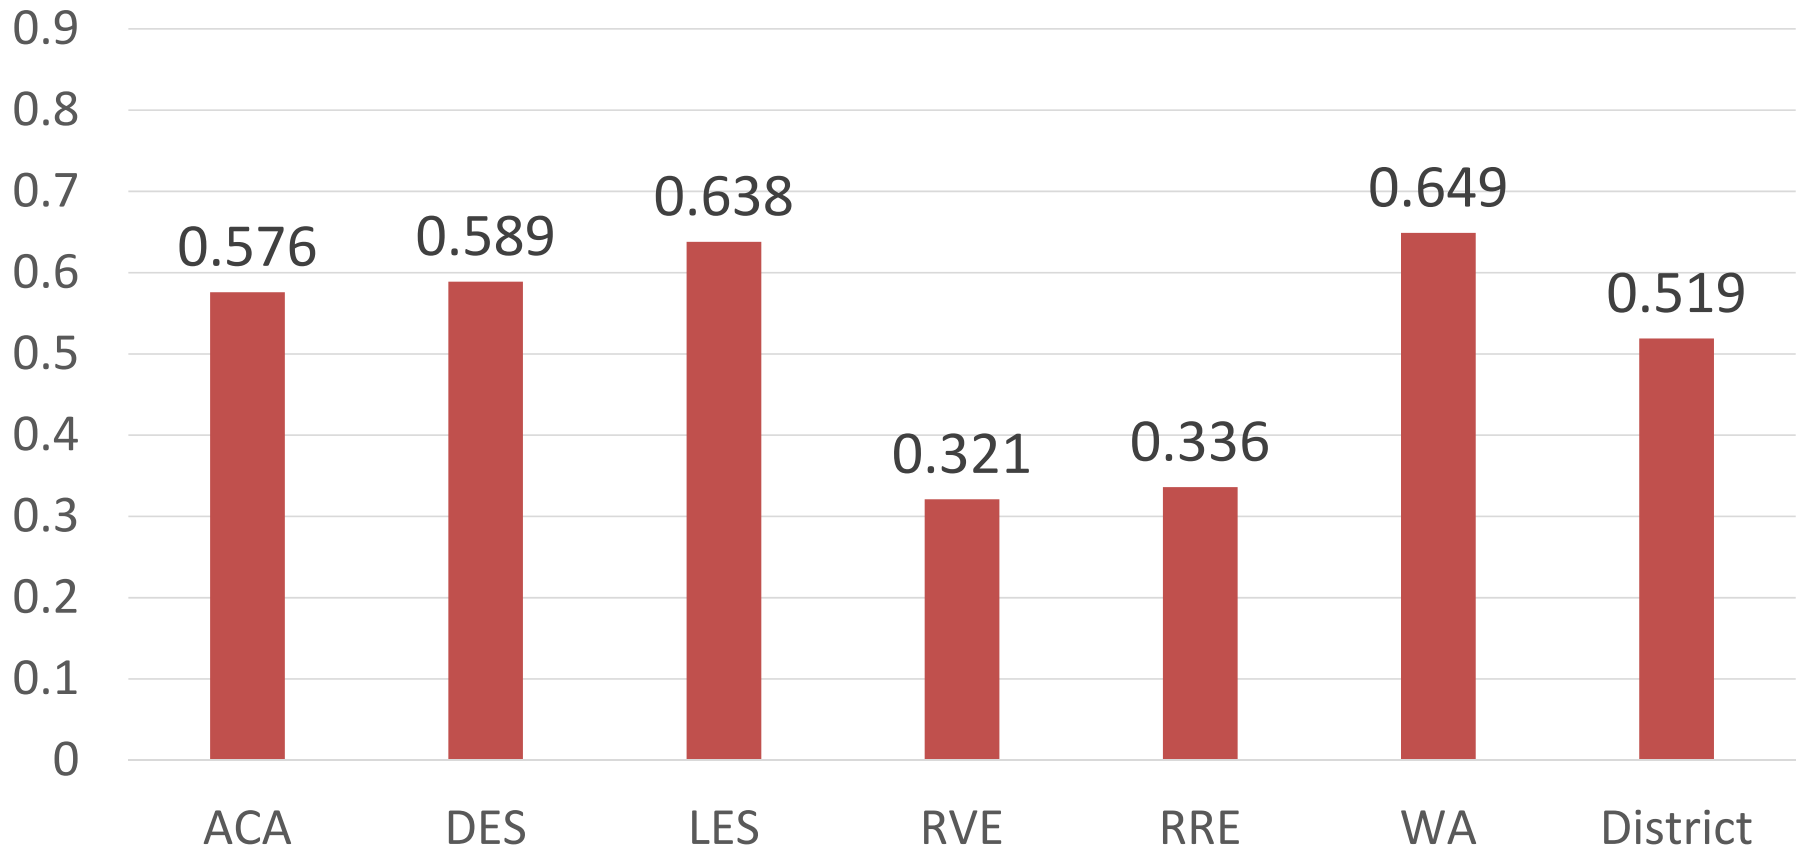

Grade 4 – District  
Math

Grade 5 - Math Correlation  
2015 SC READY Scale Score and Class Average

Grade 5 – District  
Math

Grade 6 - Math Correlation  
2015 SC READY Scale Score and Class Average

Grade 6 - District  
Math

Out of 628 matched, 207 earned a grade of 'C' or better, but did not meet state standard on SC READY

Grade 3 - ELA Correlation  
2015 SC READY Scale Score and Class Average

Grade 3 – District - ELA

Out of 559 matched, 298 earned a grade of 'C' or better, but did not meet state standard on SC READY