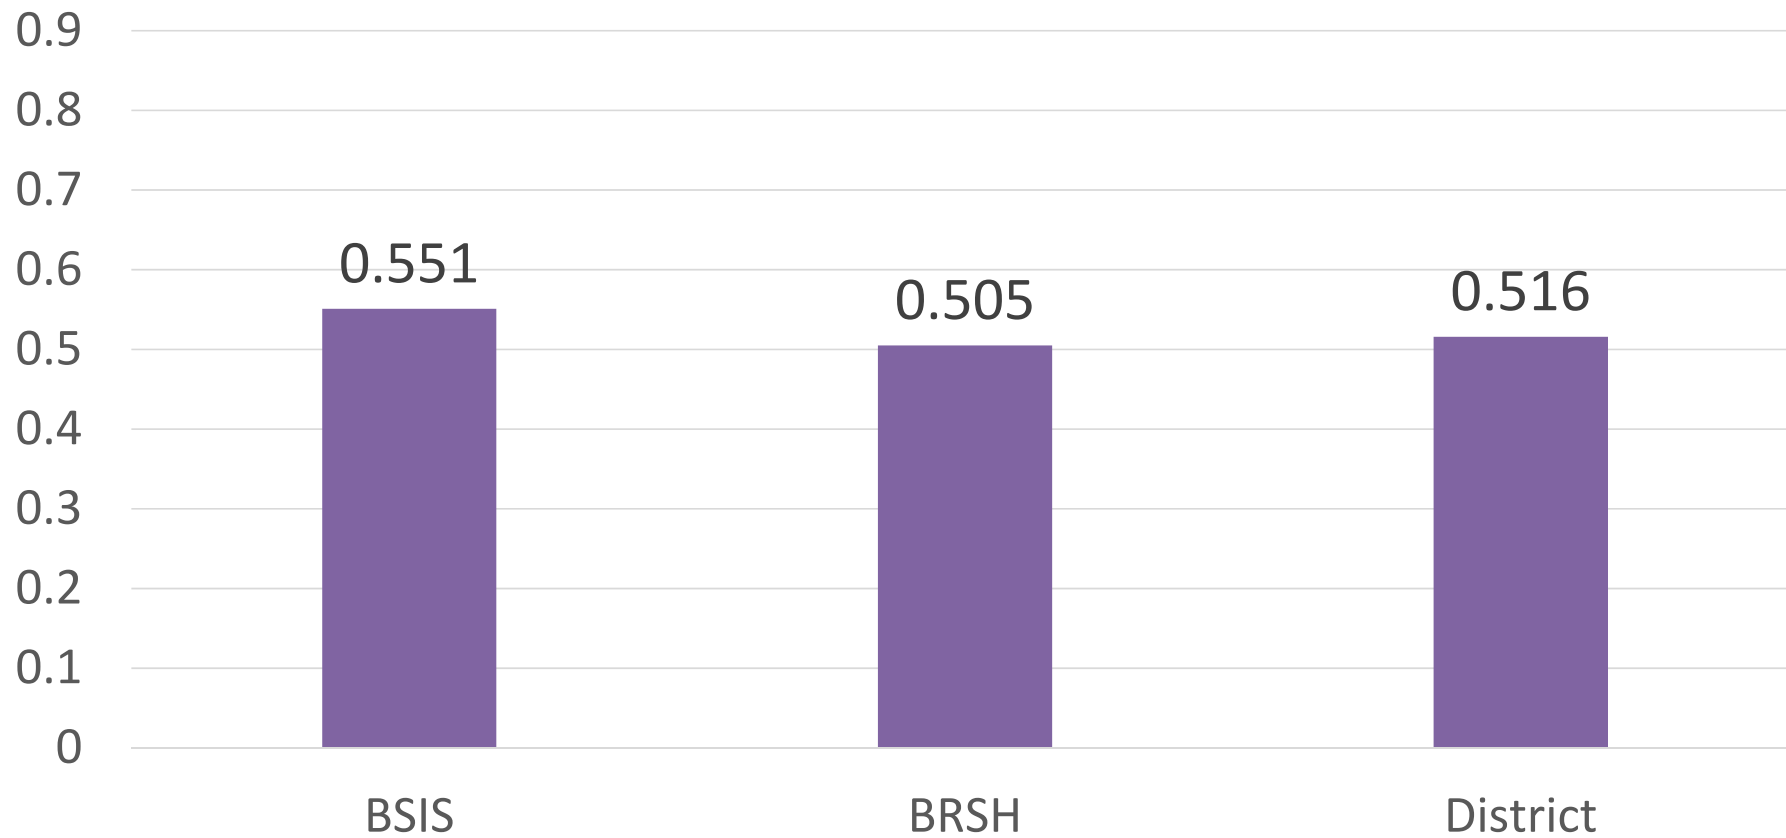

Grade 4 - ELA Correlation  
2015 SC READY Scale Score and Class Average

Grade 4 - District - ELA

Out of 515 matched, 289 earned a grade of 'C' or better, but did not meet state standard on SC READY

Grade 5 - ELA Correlation  
2015 SC READY Scale Score and Class Average

GR5 -District - ELA

Out of 569 matched, 302 earned a grade of 'C' or better, but did not meet state standard on SC READY

Grade 6 - ELA Correlation  
2015 SC READY Scale Score and Class Average

Grade 6 - District - ELA