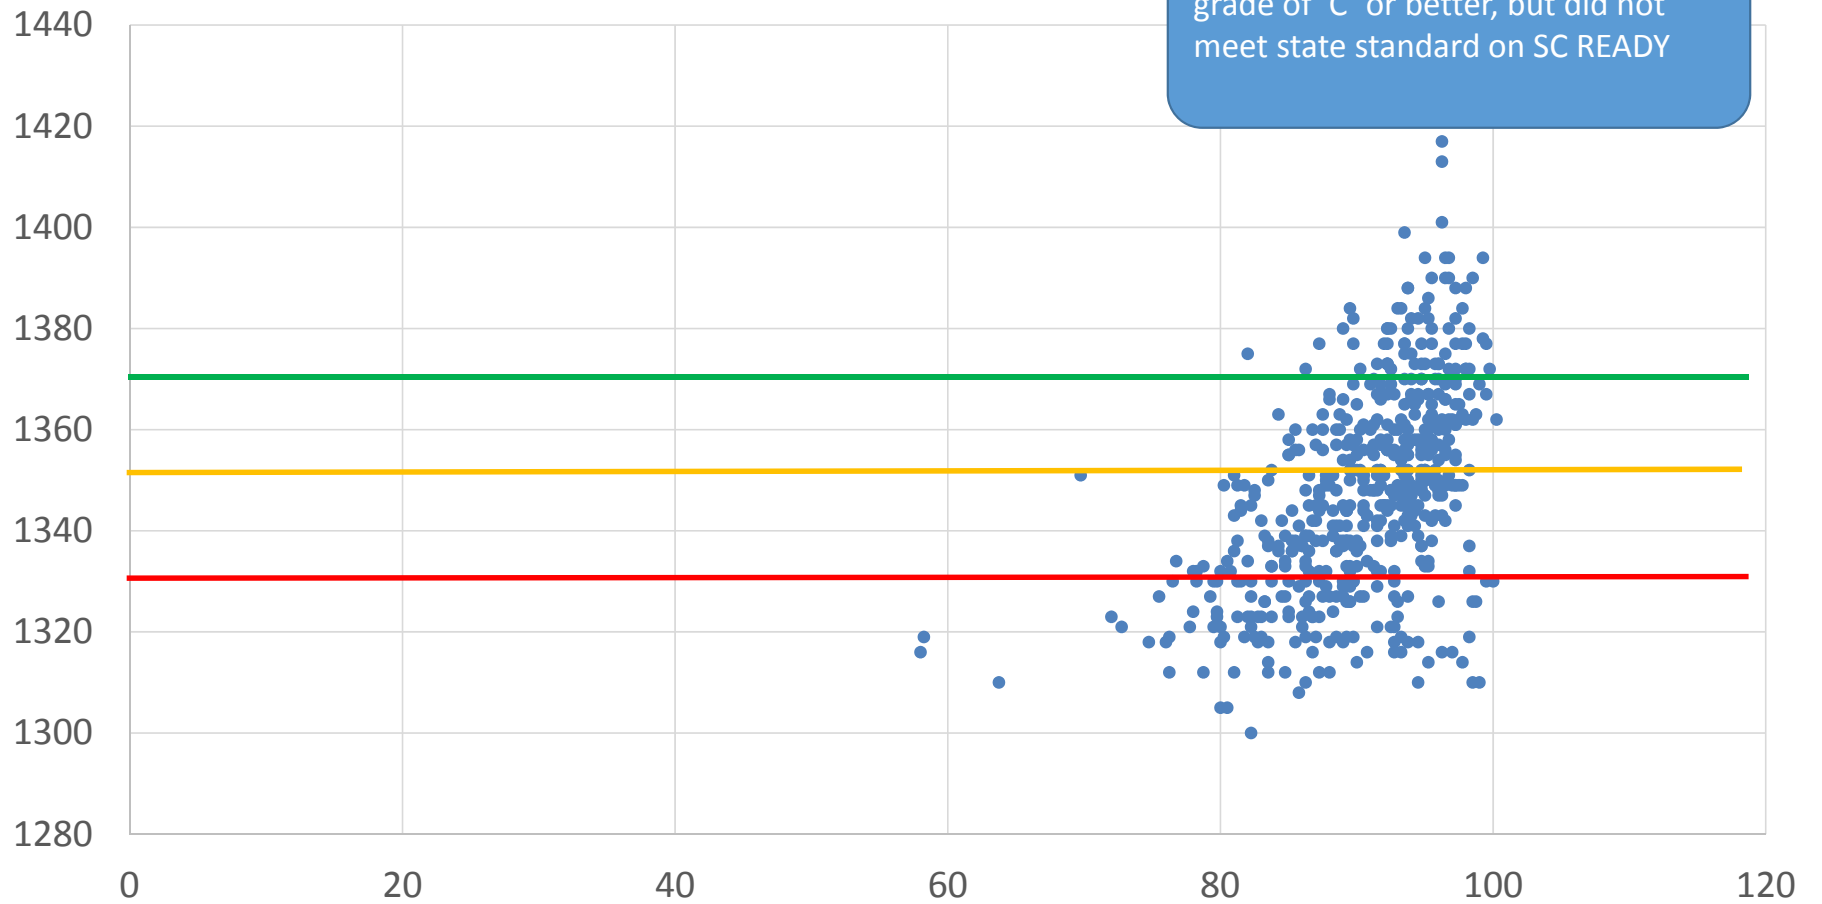

Grade 4 – District  
Math

Grade 5 - Math Correlation  
2015 SC READY Scale Score and Class Average

Grade 5 – District  
Math

Grade 6 - Math Correlation  
2015 SC READY Scale Score and Class Average

Grade 6 - District  
Math

Out of 628 matched, 207 earned a grade of 'C' or better, but did not meet state standard on SC READY

Grade 3 - ELA Correlation  
2015 SC READY Scale Score and Class Average

Grade 3 – District - ELA

Out of 559 matched, 298 earned a grade of 'C' or better, but did not meet state standard on SC READY

Grade 4 - ELA Correlation  
2015 SC READY Scale Score and Class Average

Grade 4 - District - ELA

Out of 515 matched, 289 earned a grade of 'C' or better, but did not meet state standard on SC READY

Grade 5 - ELA Correlation  
2015 SC READY Scale Score and Class Average