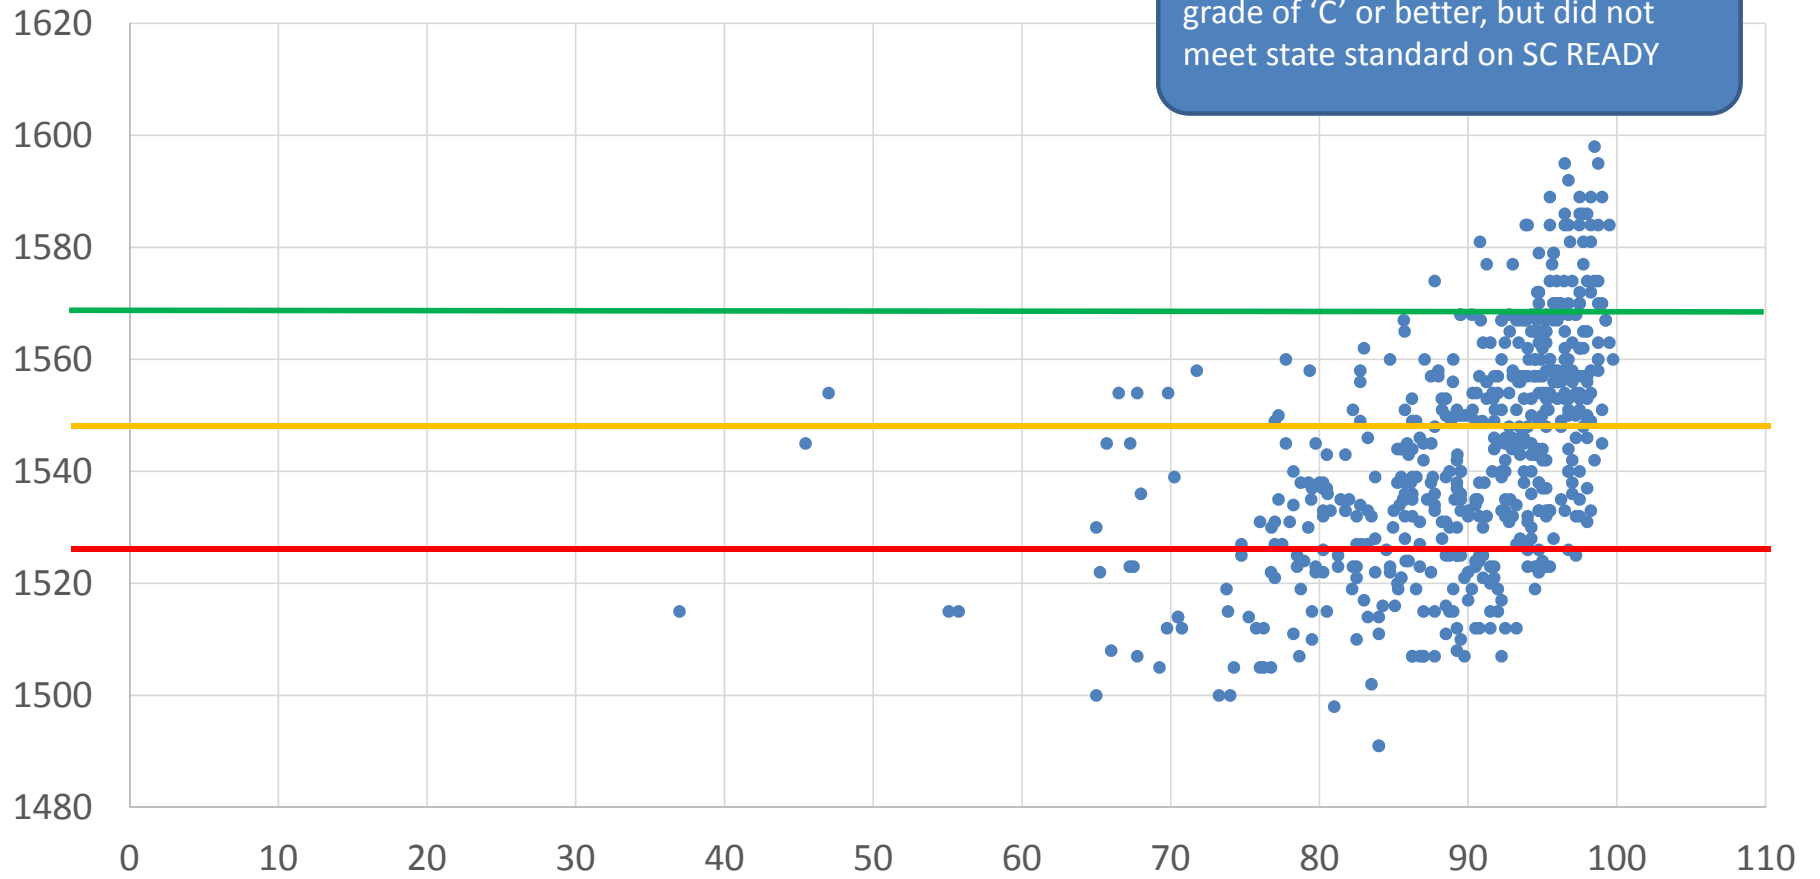

Grade 4 - ELA Correlation  
2015 SC READY Scale Score and Class Average

Grade 4 - District - ELA

Out of 515 matched, 289 earned a grade of 'C' or better, but did not meet state standard on SC READY

Grade 5 - ELA Correlation  
2015 SC READY Scale Score and Class Average

GR5 -District - ELA

Out of 569 matched, 302 earned a grade of 'C' or better, but did not meet state standard on SC READY

Grade 6 - ELA Correlation  
2015 SC READY Scale Score and Class Average

Grade 6 - District - ELA