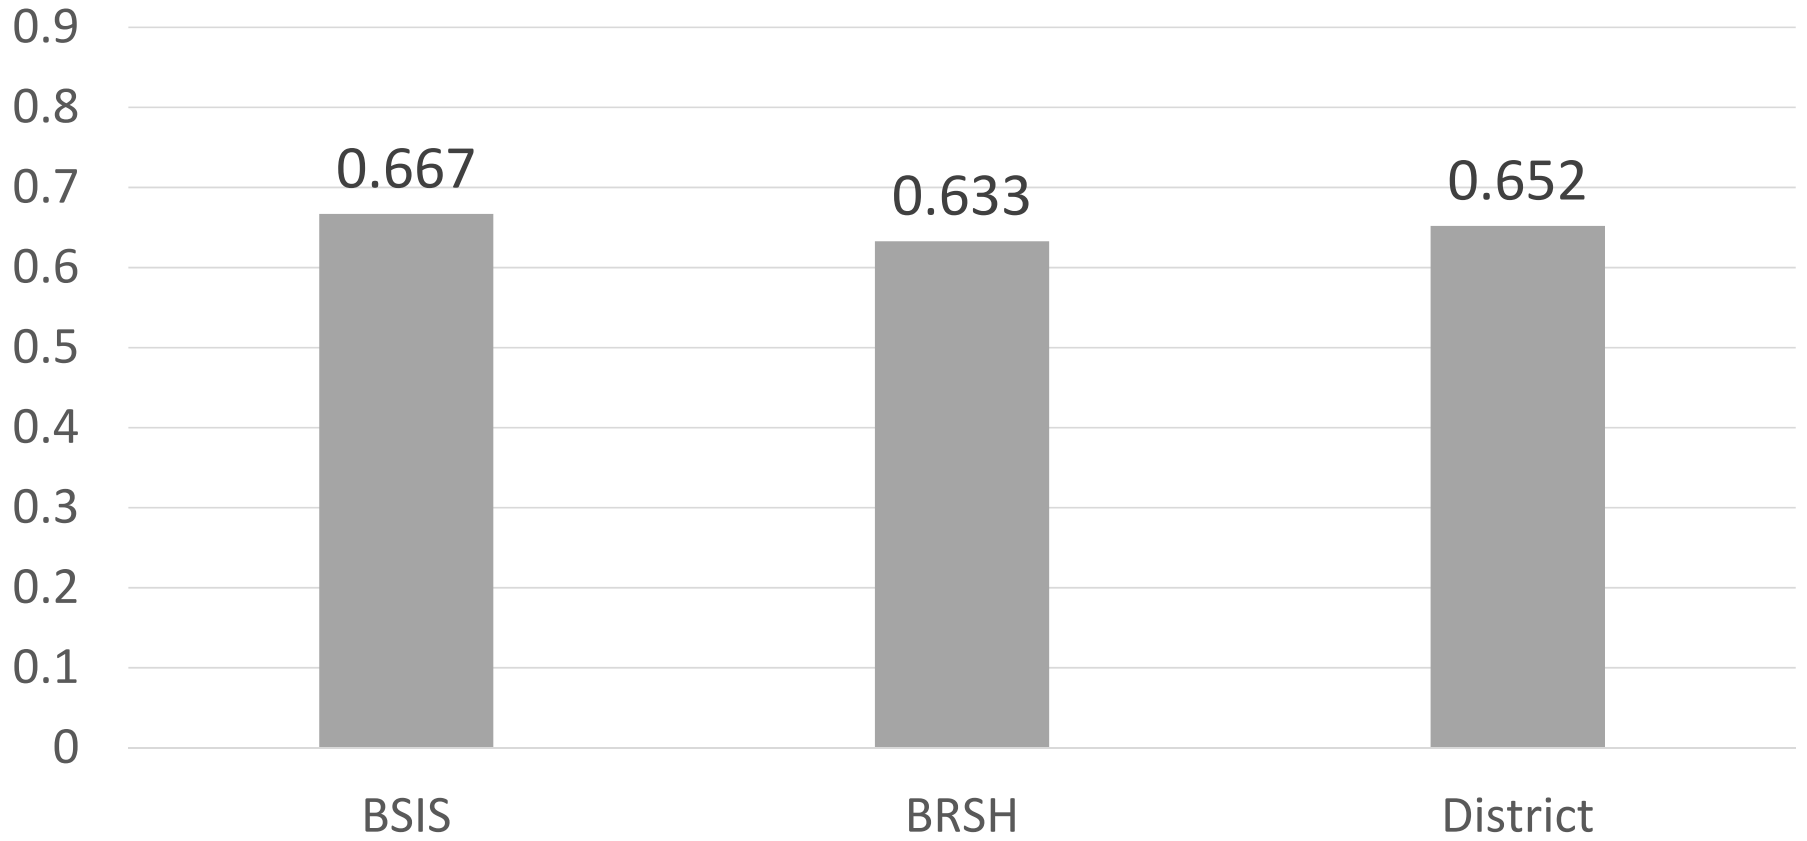

Grade 5 - Math Correlation
2015 SC READY Scale Score and Class Average