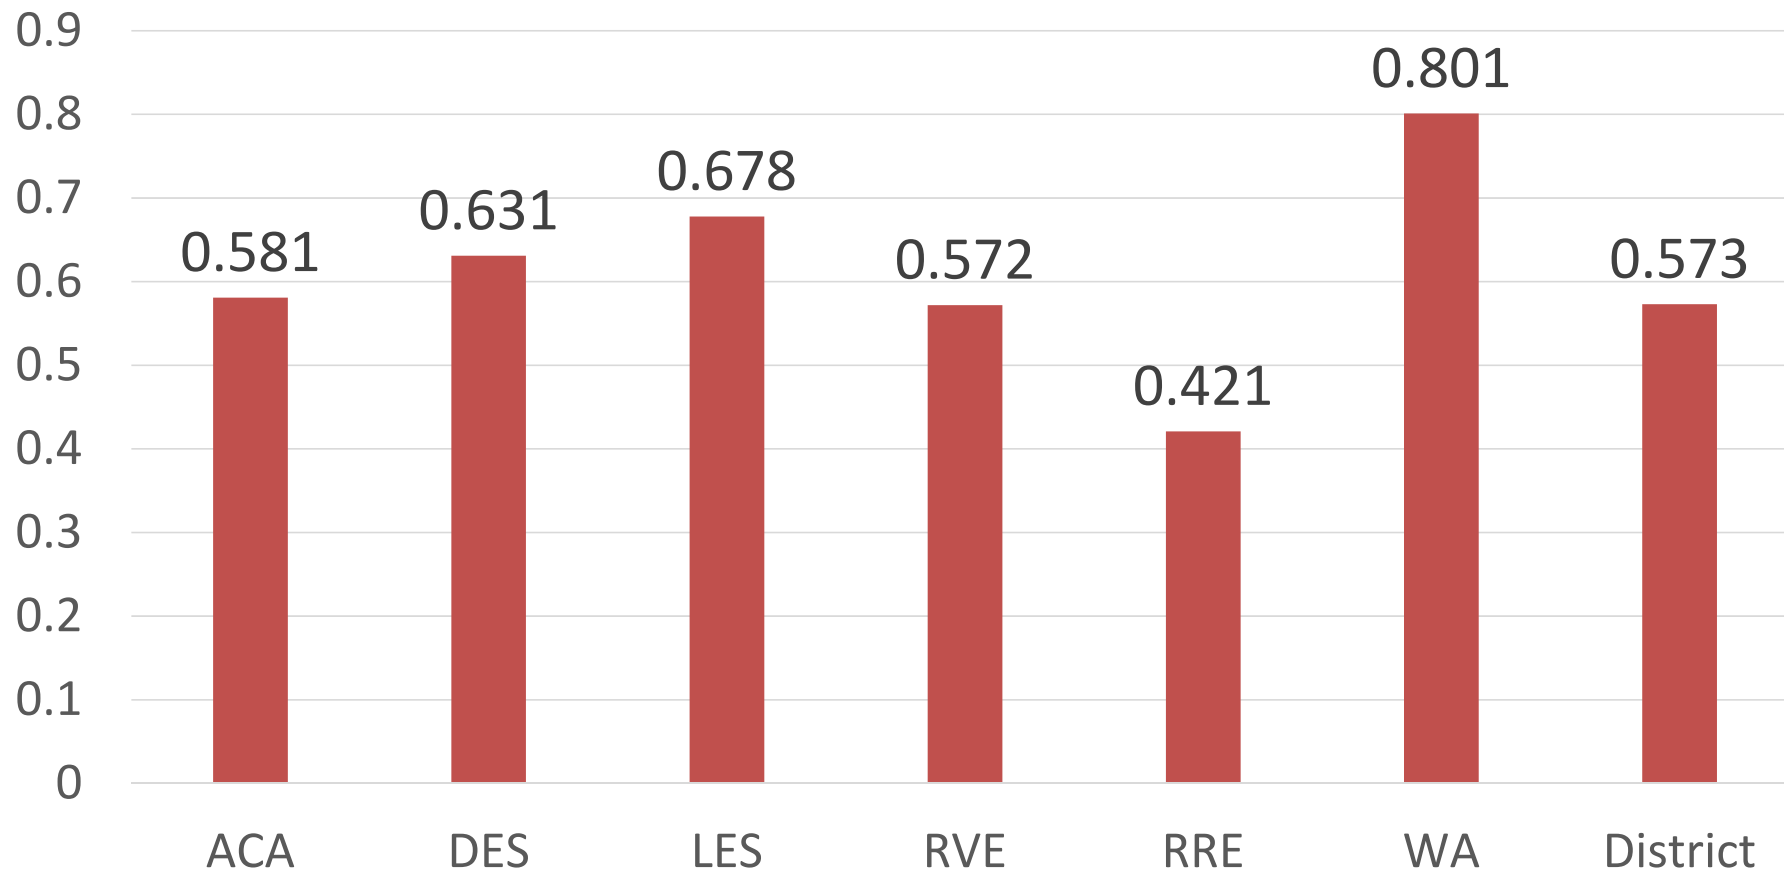

# Spartanburg Five Class Grade to SC READY Correlation

2016

Grade 3 - Math Correlation  
2015 SC READY Scale Score and Class Average

Grade 3 – District  
Math

Grade 4 - Math Correlation  
2015 SC READY Scale Score and Class Average

Grade 4 – District  
Math

Grade 5 - Math Correlation  
2015 SC READY Scale Score and Class Average

Grade 5 – District  
Math

Grade 6 - Math Correlation  
2015 SC READY Scale Score and Class Average

Grade 6 - District  
Math

Out of 628 matched, 207 earned a grade of 'C' or better, but did not meet state standard on SC READY

Grade 3 - ELA Correlation  
2015 SC READY Scale Score and Class Average

Grade 3 – District - ELA

Out of 559 matched, 298 earned a grade of 'C' or better, but did not meet state standard on SC READY