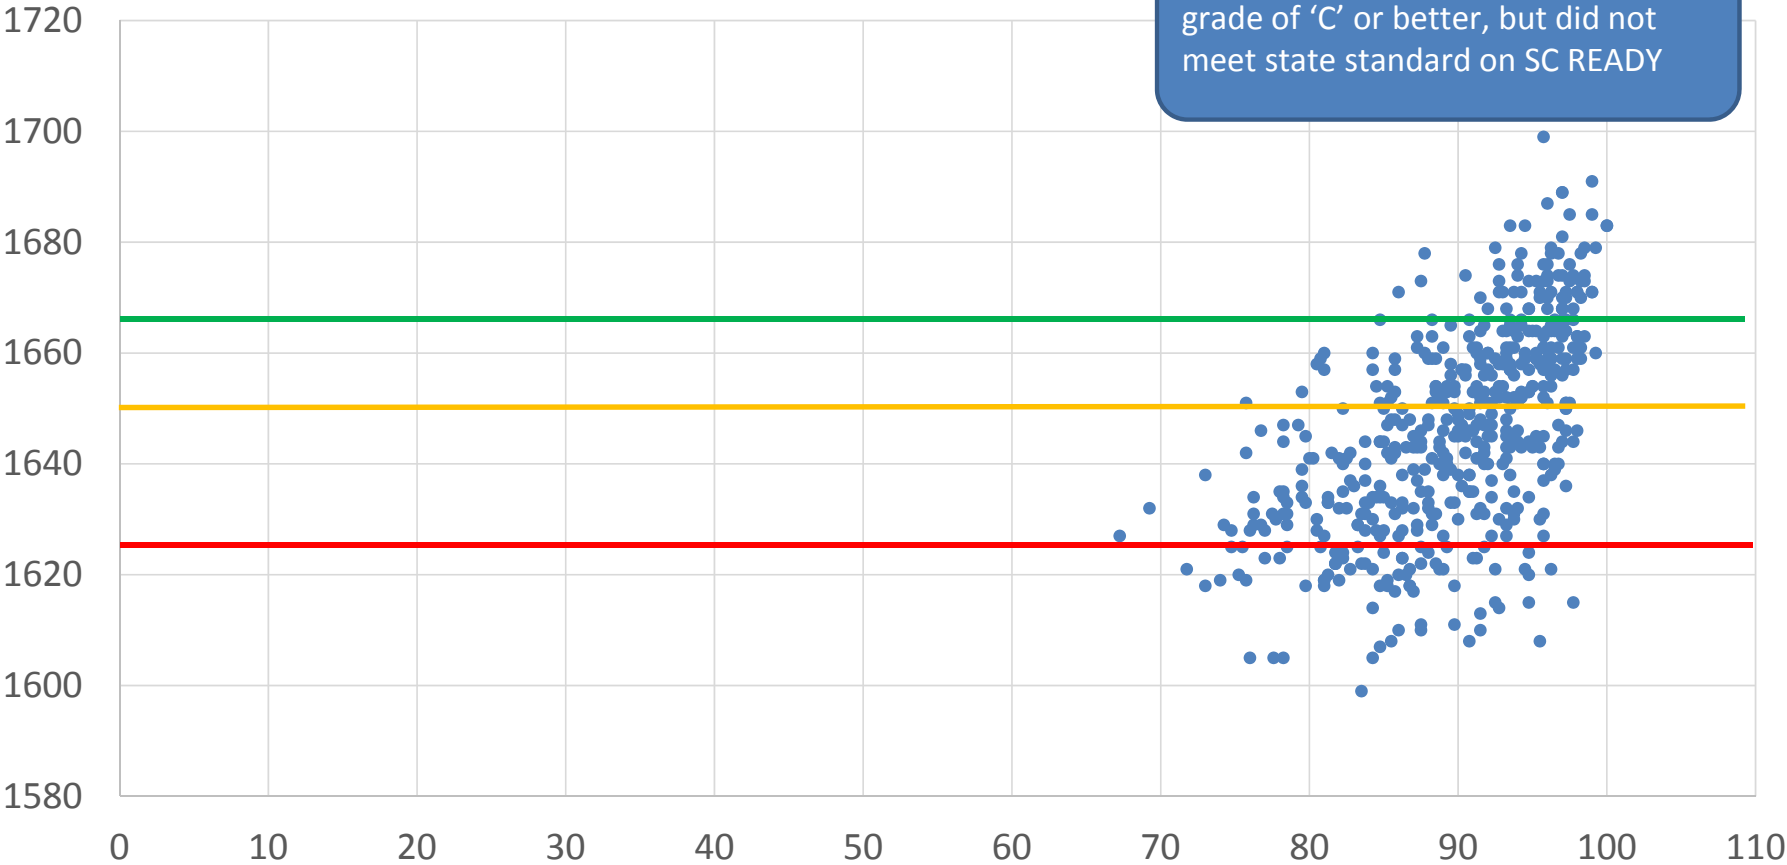

GR5 -District - ELA

Out of 569 matched, 302 earned a grade of 'C' or better, but did not meet state standard on SC READY

Grade 6 - ELA Correlation  
2015 SC READY Scale Score and Class Average

Grade 6 - District - ELA

Out of 524 matched, 264 earned a grade of 'C' or better, but did not meet state standard on SC READY