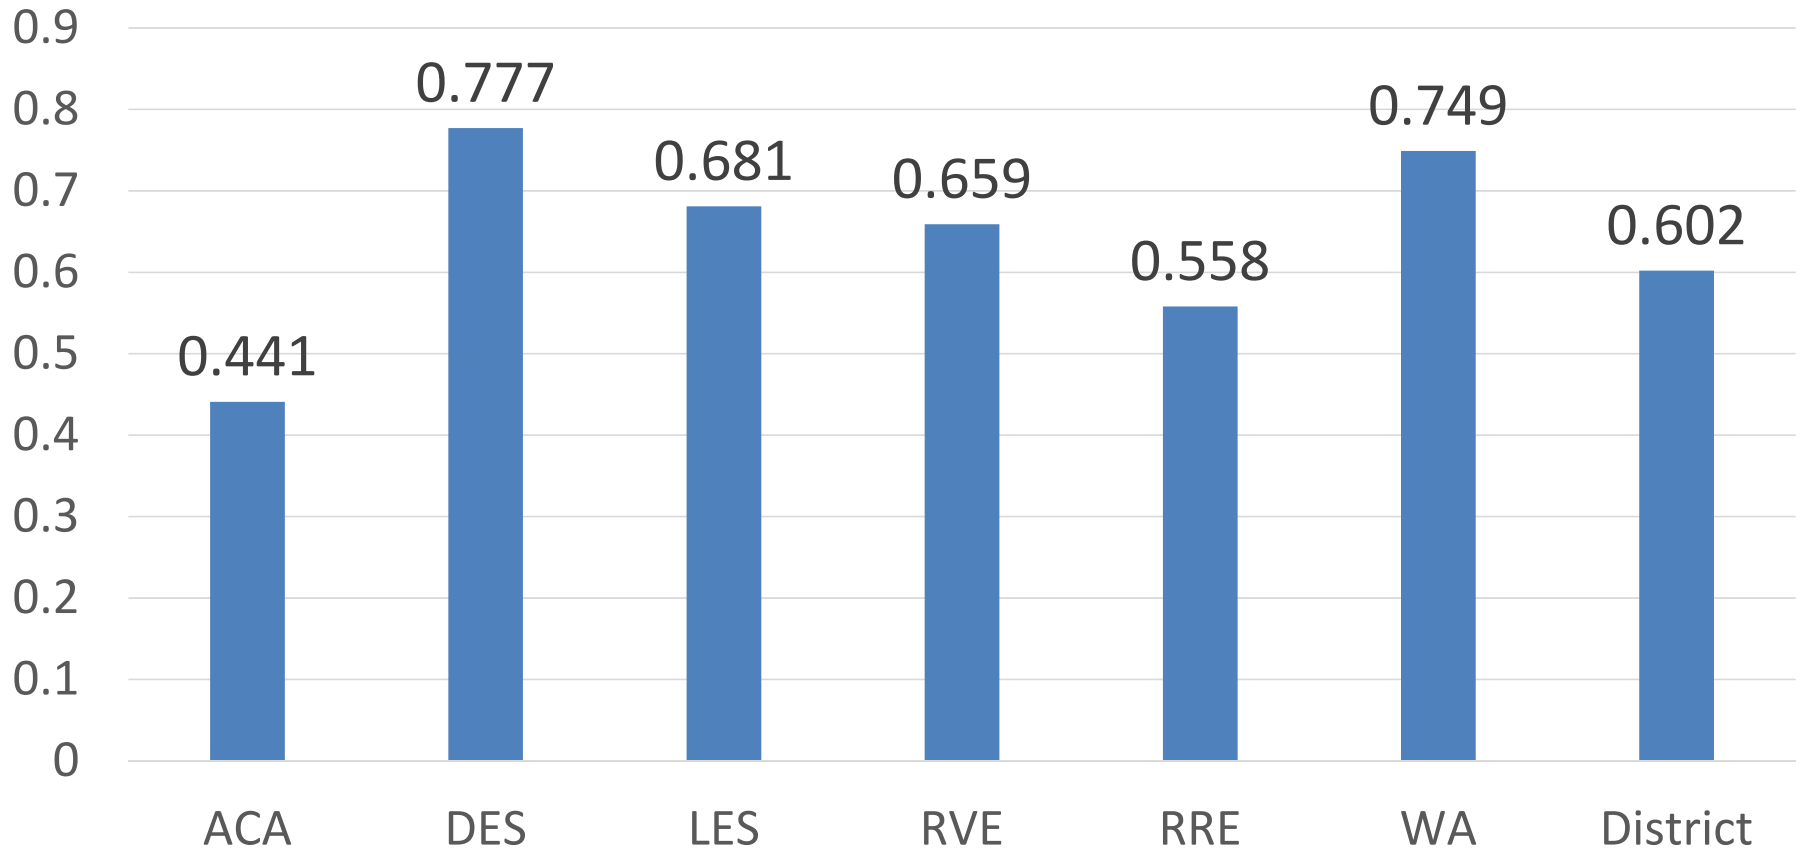

# Spartanburg Five Class Grade to SC READY Correlation

2016

Grade 3 - Math Correlation  
2015 SC READY Scale Score and Class Average

Grade 3 – District  
Math

Grade 4 - Math Correlation  
2015 SC READY Scale Score and Class Average

Grade 4 – District  
Math

Grade 5 - Math Correlation  
2015 SC READY Scale Score and Class Average

Grade 5 – District  
Math

Grade 6 - Math Correlation  
2015 SC READY Scale Score and Class Average

Grade 6 - District  
Math

Out of 628 matched, 207 earned a grade of 'C' or better, but did not meet state standard on SC READY

Grade 3 - ELA Correlation  
2015 SC READY Scale Score and Class Average

Grade 3 – District - ELA

Out of 559 matched, 298 earned a grade of 'C' or better, but did not meet state standard on SC READY