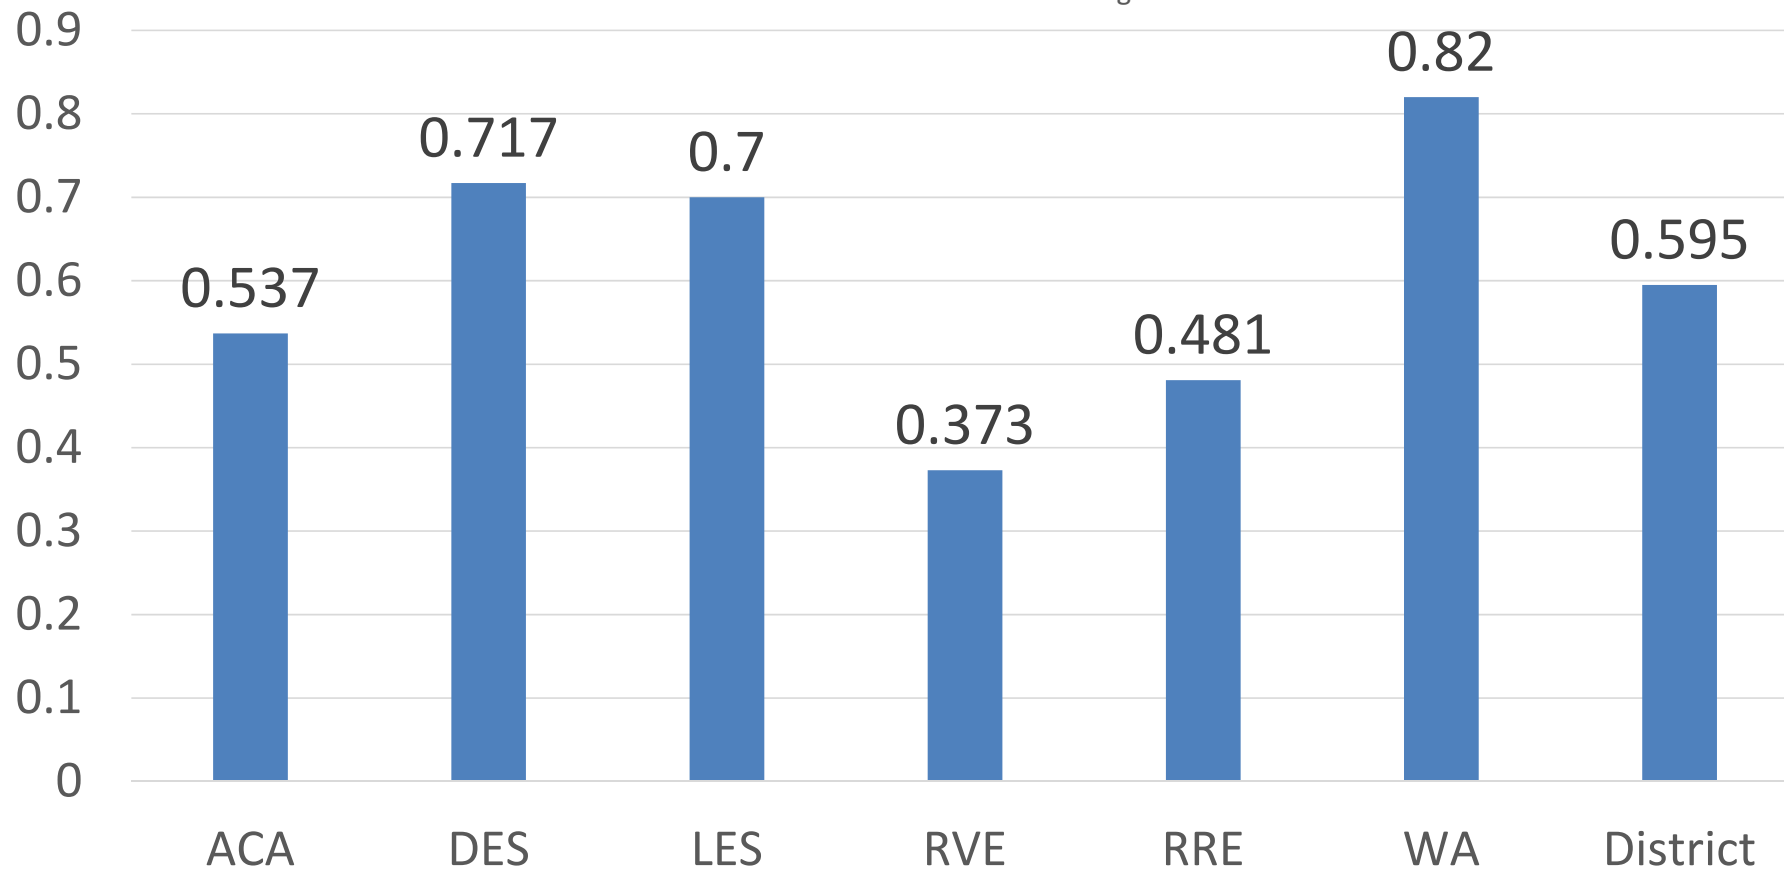

Out of 628 matched, 207 earned a grade of 'C' or better, but did not meet state standard on SC READY

Grade 3 - ELA Correlation  
2015 SC READY Scale Score and Class Average

Grade 3 – District - ELA

Out of 559 matched, 298 earned a grade of 'C' or better, but did not meet state standard on SC READY

Grade 4 - ELA Correlation  
2015 SC READY Scale Score and Class Average

Grade 4 - District - ELA

Out of 515 matched, 289 earned a grade of 'C' or better, but did not meet state standard on SC READY

Grade 5 - ELA Correlation  
2015 SC READY Scale Score and Class Average