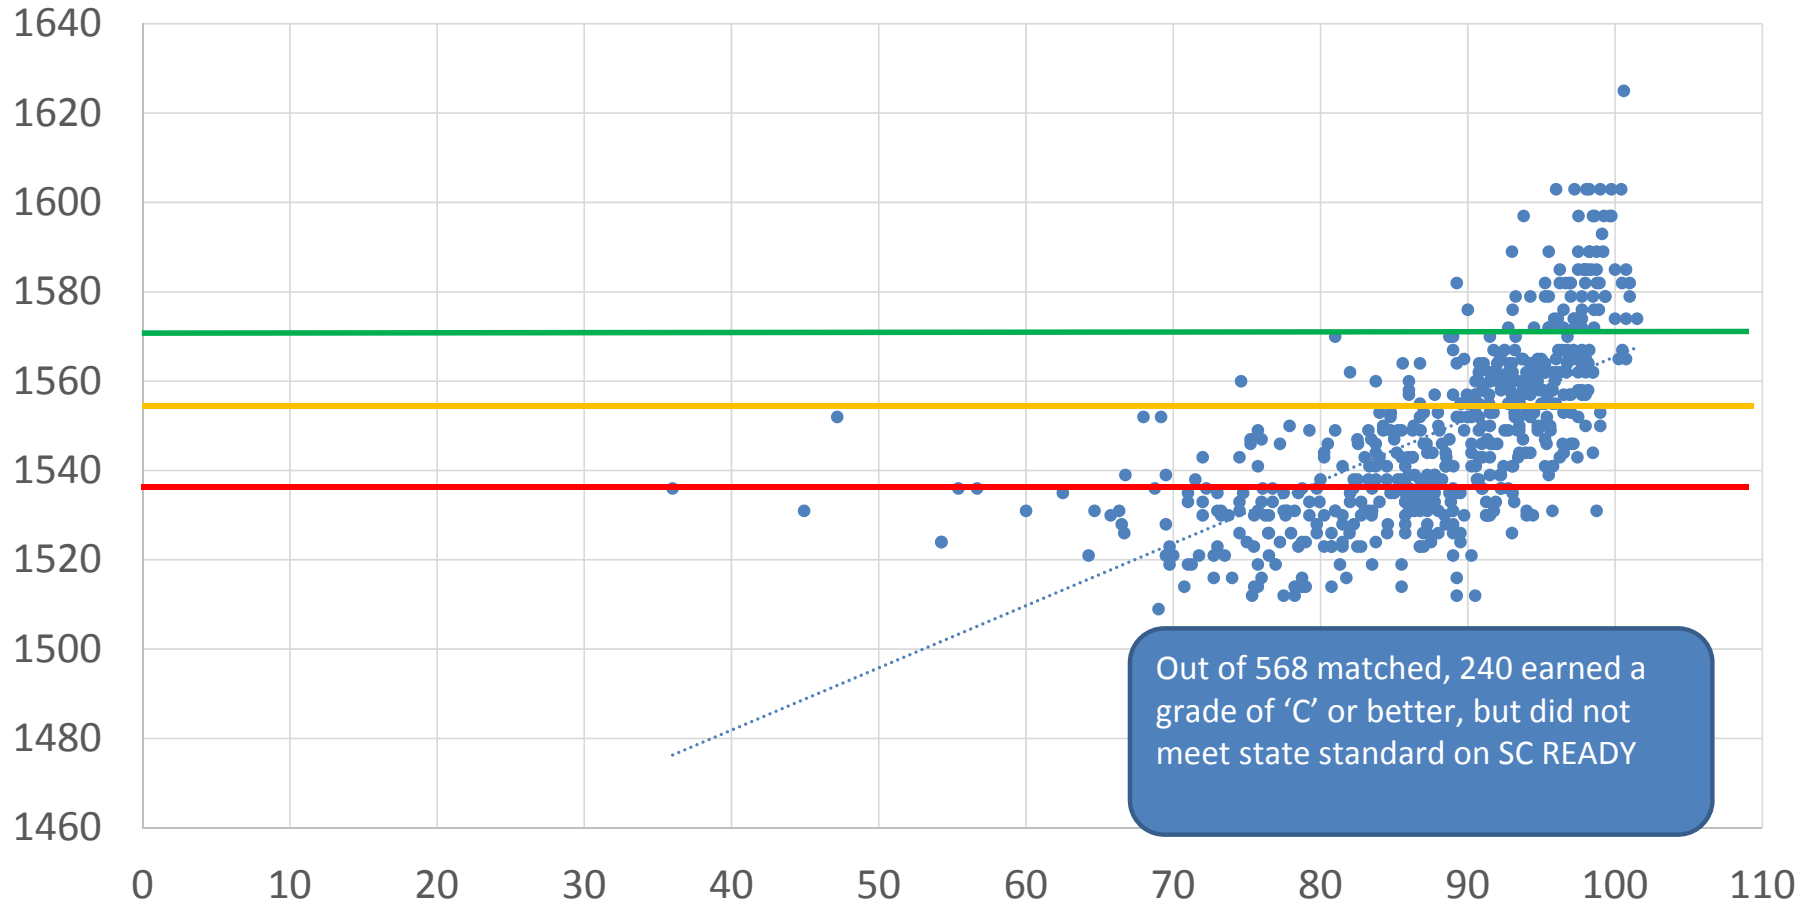

# Spartanburg Five Class Grade to SC READY Correlation

2016

Grade 3 - Math Correlation  
2015 SC READY Scale Score and Class Average

Grade 3 – District  
Math

Grade 4 - Math Correlation  
2015 SC READY Scale Score and Class Average

Grade 4 – District  
Math

Grade 5 - Math Correlation  
2015 SC READY Scale Score and Class Average

Grade 5 – District  
Math

Grade 6 - Math Correlation  
2015 SC READY Scale Score and Class Average

Grade 6 - District  
Math

Out of 628 matched, 207 earned a grade of 'C' or better, but did not meet state standard on SC READY

Grade 3 - ELA Correlation  
2015 SC READY Scale Score and Class Average

Grade 3 – District - ELA

Out of 559 matched, 298 earned a grade of 'C' or better, but did not meet state standard on SC READY

Grade 4 - ELA Correlation  
2015 SC READY Scale Score and Class Average

Grade 4 - District - ELA

Out of 515 matched, 289 earned a grade of 'C' or better, but did not meet state standard on SC READY

Grade 5 - ELA Correlation  
2015 SC READY Scale Score and Class Average