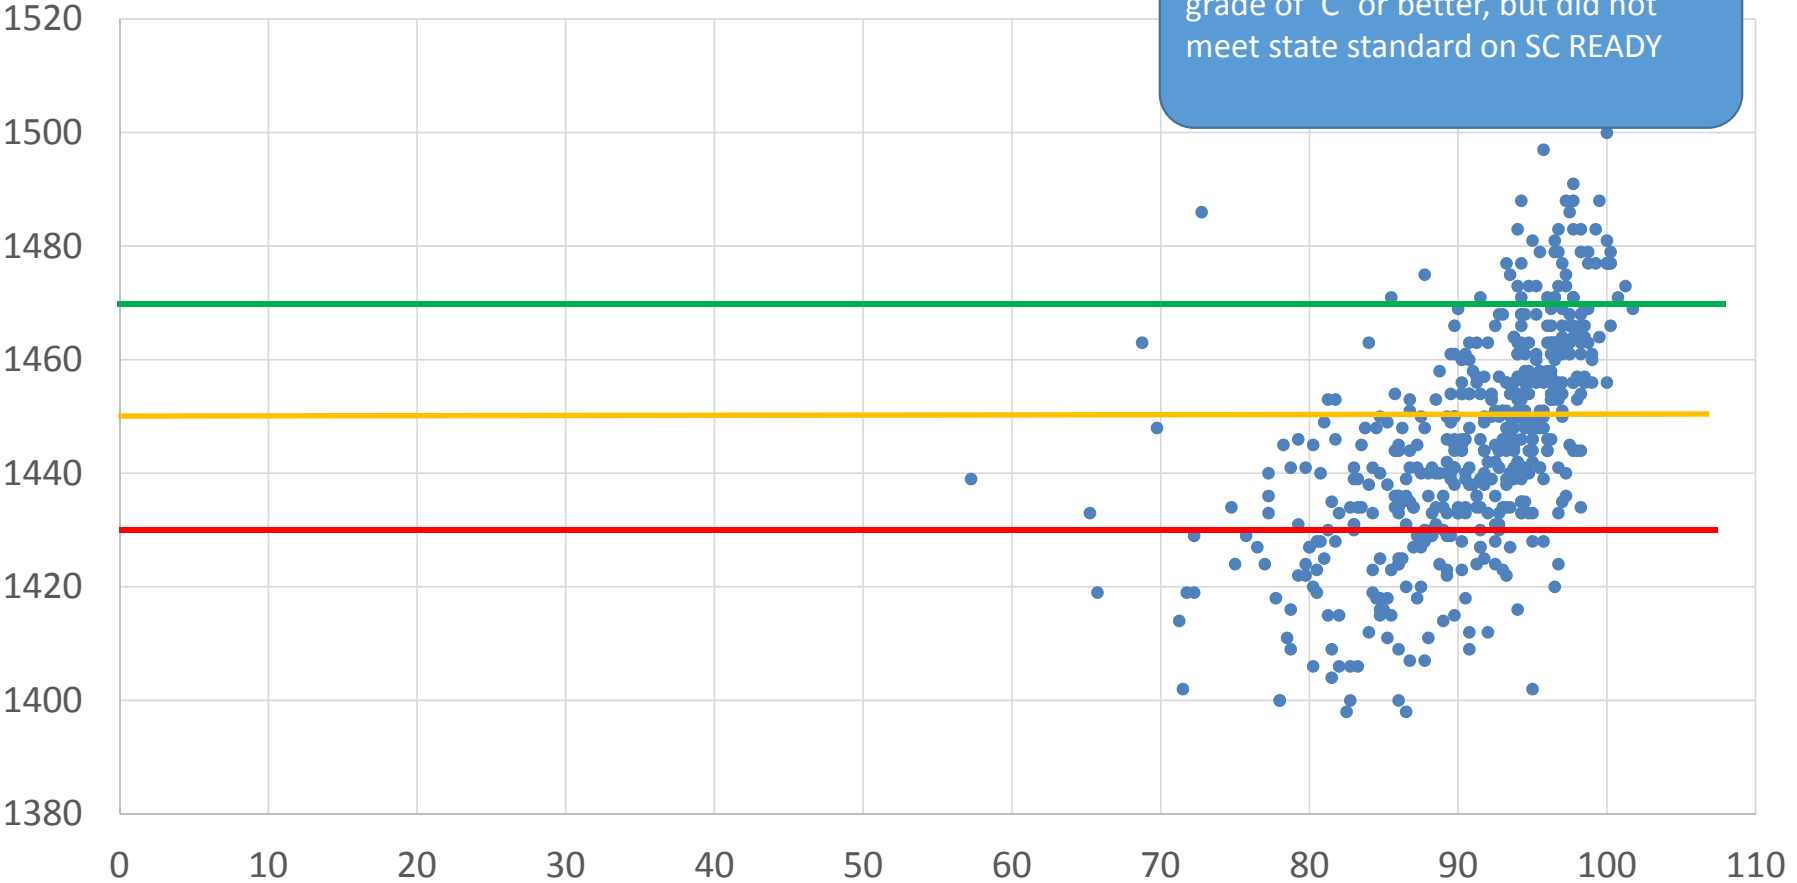

Out of 628 matched, 207 earned a grade of 'C' or better, but did not meet state standard on SC READY

Grade 3 - ELA Correlation  
2015 SC READY Scale Score and Class Average

Grade 3 – District - ELA

Out of 559 matched, 298 earned a grade of 'C' or better, but did not meet state standard on SC READY

Grade 4 - ELA Correlation  
2015 SC READY Scale Score and Class Average

Grade 4 - District - ELA

Out of 515 matched, 289 earned a grade of 'C' or better, but did not meet state standard on SC READY

Grade 5 - ELA Correlation  
2015 SC READY Scale Score and Class Average