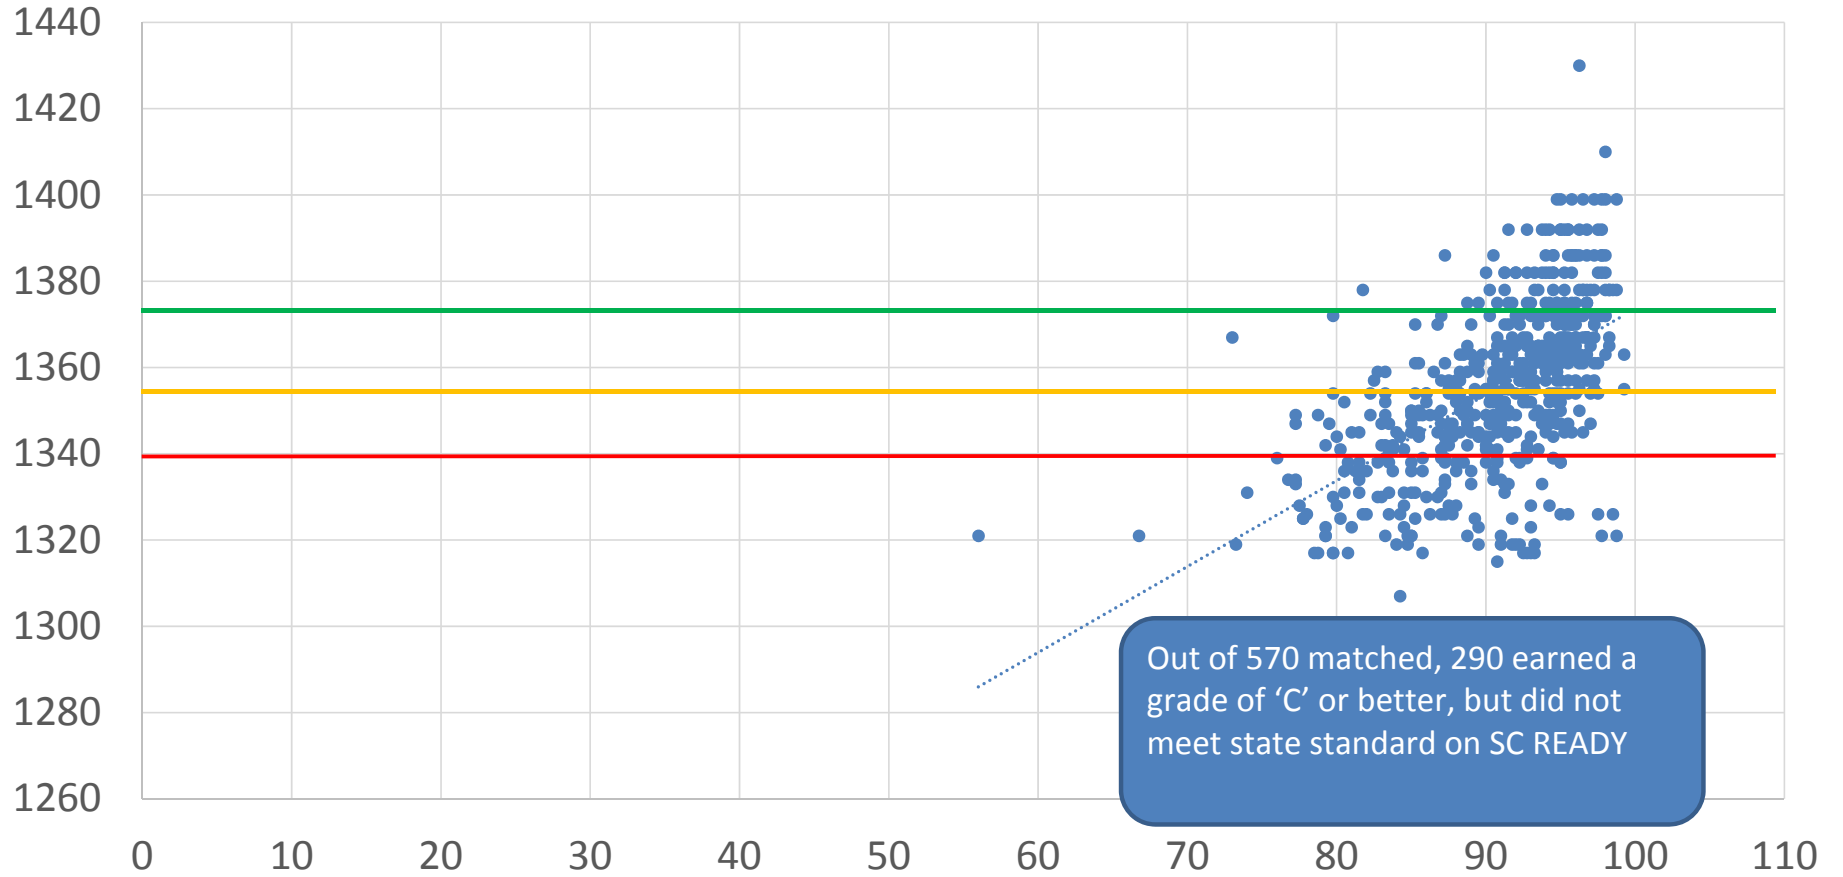

# Spartanburg Five Class Grade to SC READY Correlation

2016

Grade 3 - Math Correlation  
2015 SC READY Scale Score and Class Average

Grade 3 – District  
Math

Grade 4 - Math Correlation  
2015 SC READY Scale Score and Class Average

Out of 628 matched, 207 earned a grade of 'C' or better, but did not meet state standard on SC READY

Grade 3 - ELA Correlation  
2015 SC READY Scale Score and Class Average

Grade 3 – District - ELA

Out of 559 matched, 298 earned a grade of 'C' or better, but did not meet state standard on SC READY