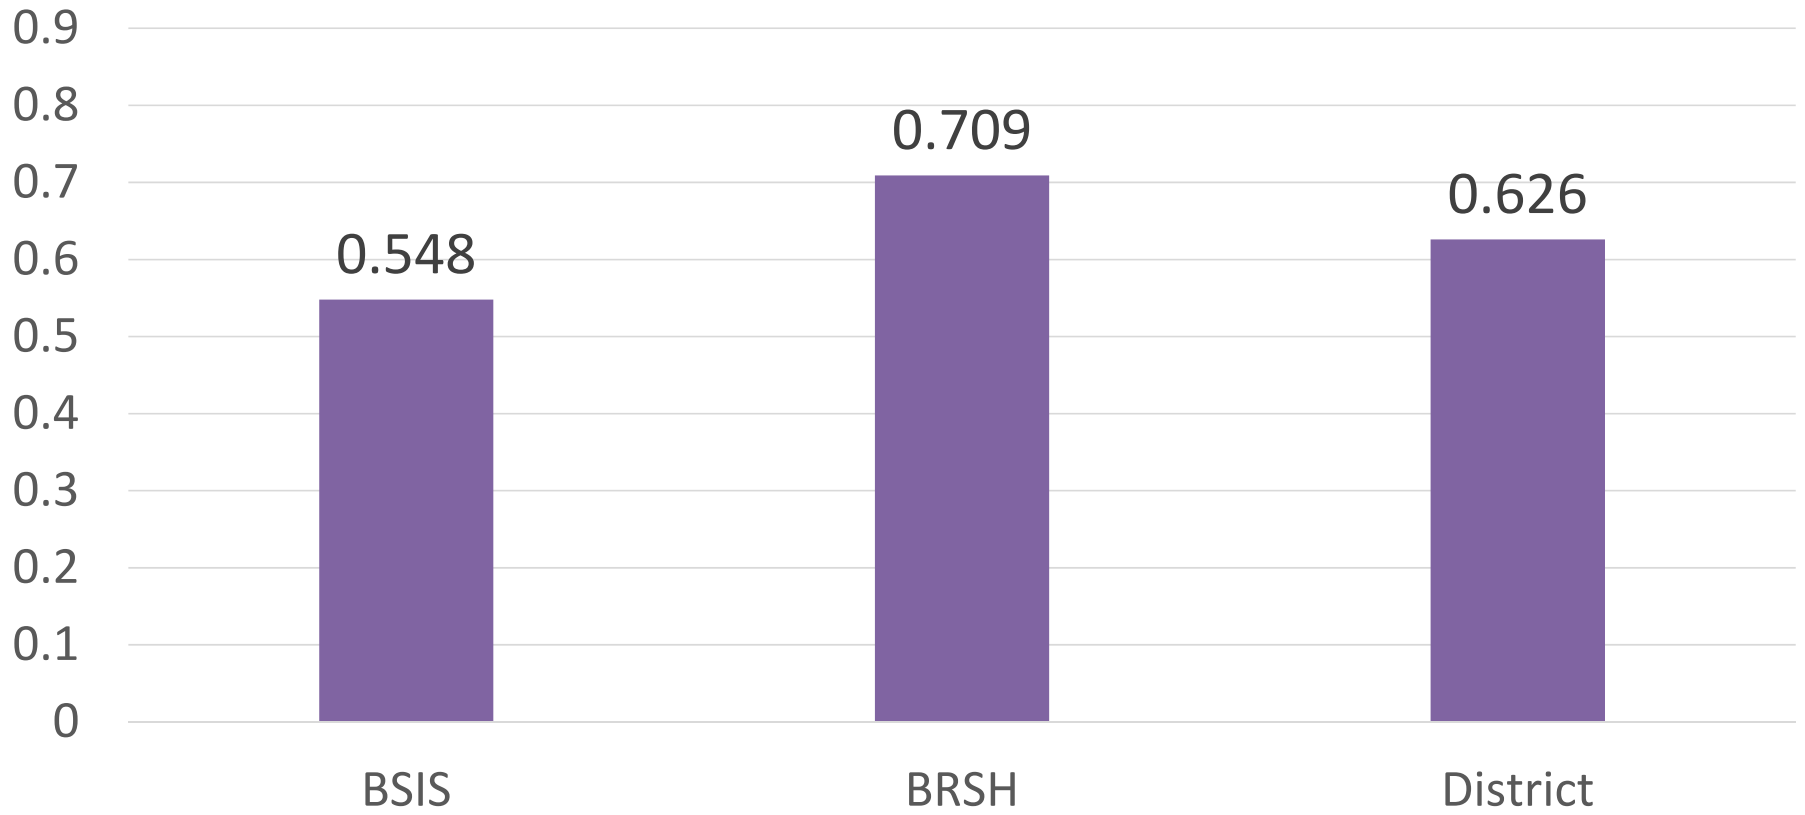

Grade 6 - Math Correlation
2015 SC READY Scale Score and Class Average