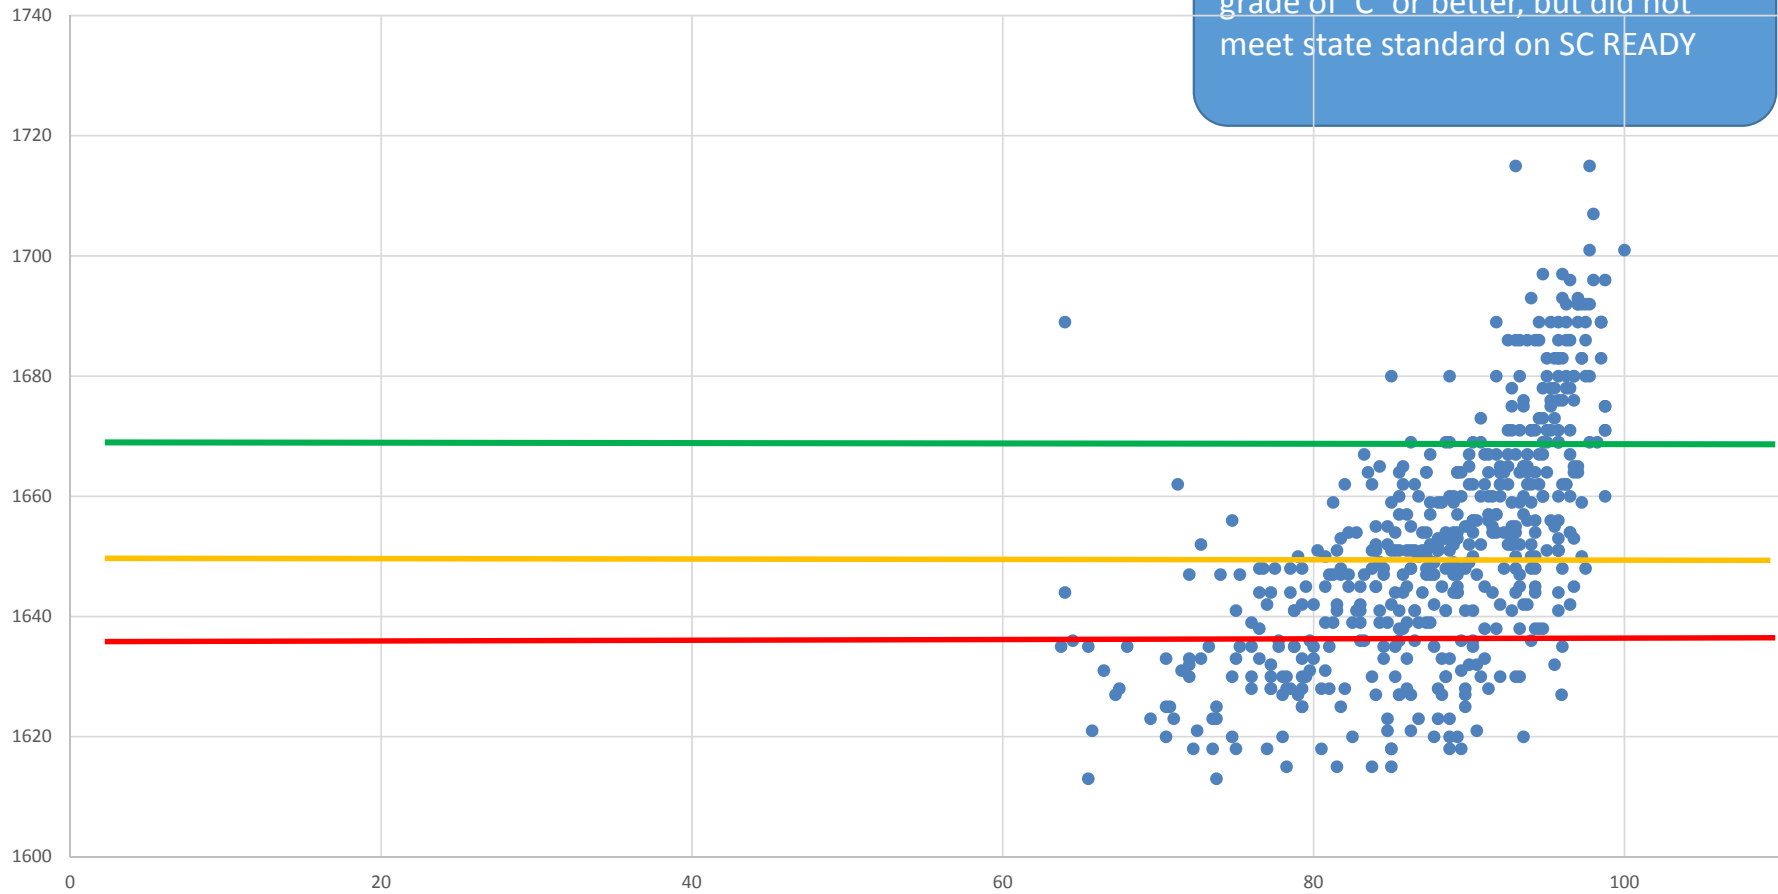

Grade 4 – District  
Math

Grade 5 - Math Correlation  
2015 SC READY Scale Score and Class Average

Grade 5 – District  
Math

Grade 6 - Math Correlation  
2015 SC READY Scale Score and Class Average

Grade 6 - District  
Math

Out of 628 matched, 207 earned a grade of 'C' or better, but did not meet state standard on SC READY

Grade 3 - ELA Correlation  
2015 SC READY Scale Score and Class Average

Grade 3 – District - ELA

Out of 559 matched, 298 earned a grade of 'C' or better, but did not meet state standard on SC READY